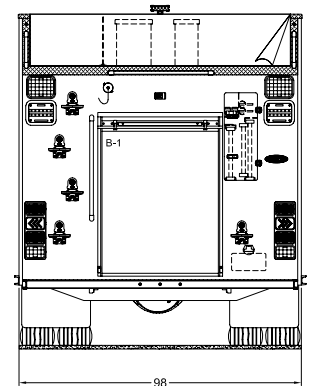

SPARTAN FC-94 CUSTOM PUMPER CHASSIS FROM E-ONE

AVAILABLE FOR LATE SUMMER DELIVERY

WHAT IS THE FC-94?

- A new custom chassis that is purpose-built to deliver a balanced combination of:
 - functionality
 - reliability
 - safety
- Custom chassis features delivered at an affordable price point
- A superior solution to a commercial chassis, custom designed to meet departments requirements.