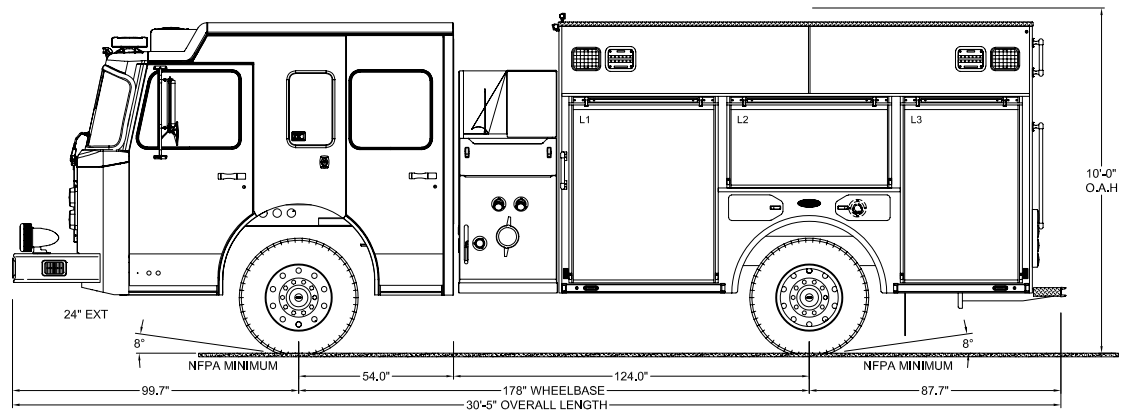

SPARTAN FC-94 CUSTOM PUMPER CHASSIS FROM E-ONE

AVAILABLE FOR LATE SUMMER DELIVERY

WHAT IS THE FC-94?

- A new custom chassis that is purpose-built to deliver a balanced combination of:
 - functionality
 - reliability
 - safety
- Custom chassis features delivered at an affordable price point
- A superior solution to a commercial chassis, custom designed to meet departments requirements.

- A chassis purpose-built for emergency response, not built to haul cargo
- Commercial standard optional content for fewer limitations
- Fire chassis options available without the need for additional body work
- Single and tandem axles available