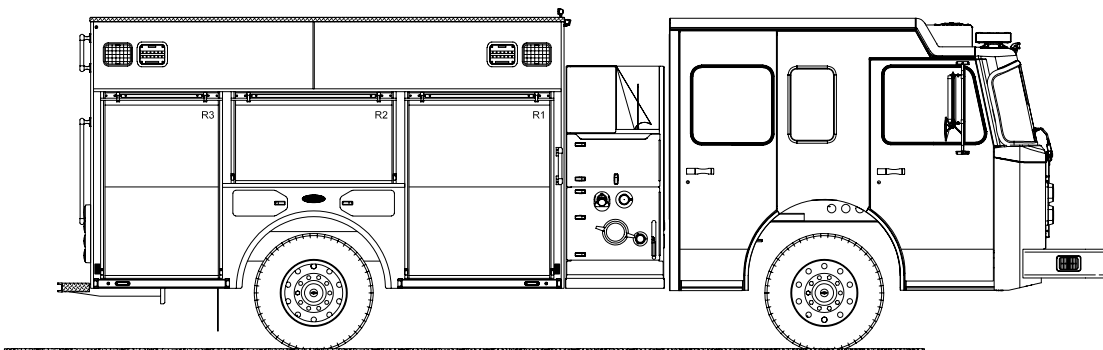

SPARTAN FC-94 CUSTOM PUMPER CHASSIS FROM E-ONE

AVAILABLE FOR LATE SUMMER DELIVERY

WHAT IS THE FC-94?

- A new custom chassis that is purpose-built to deliver a balanced combination of:
 - functionality
 - reliability
 - safety
- Custom chassis features delivered at an affordable price point
- A superior solution to a commercial chassis, custom designed to meet departments requirements.

- A chassis purpose-built for emergency response, not built to haul cargo
- Commercial standard optional content for fewer limitations
- Fire chassis options available without the need for additional body work
- Single and tandem axles available